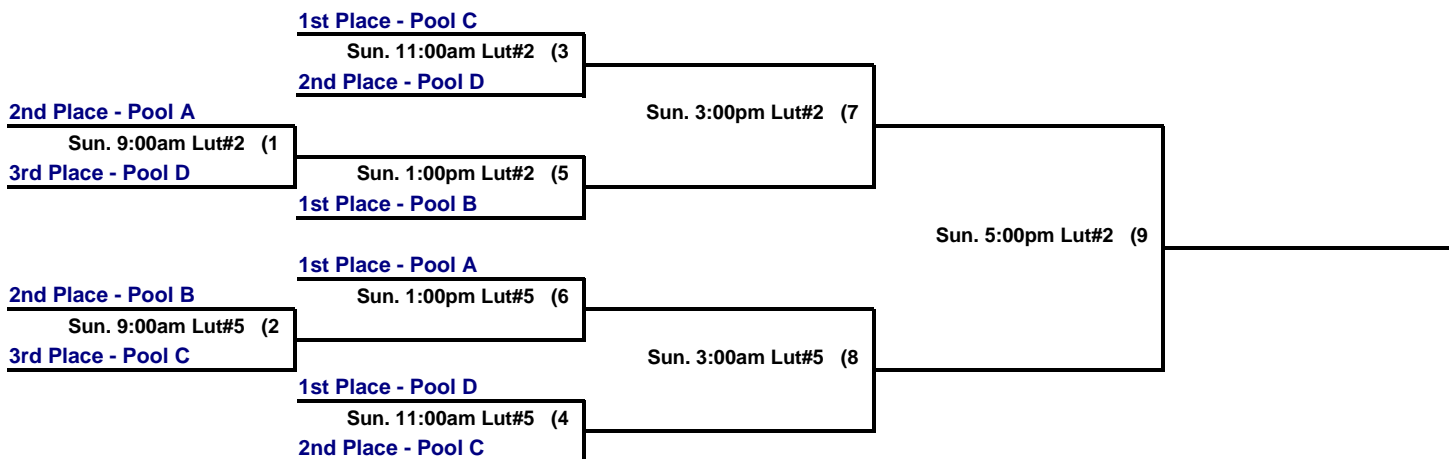

C		[CO] <a href="#">Greeley Drillers</a>					
C		[CO] <a href="#">Arvada Eagles</a>					
C		[CO] <a href="#">RV Mustangs</a>					
D		[CO] <a href="#">Longmont Grizzlies</a>					
D		[CO] <a href="#">Broomfield Crush</a>					
D		[CO] <a href="#">Standley Lake Braves</a>					

### 10 Teams Single-Elimination

**Tie-Breakers for seeding:**

1. Head to Head. IF more than 2 teams are tied –or- all teams in pool did NOT play each other, move to Runs Allowed.
  2. Runs Allowed
  3. Run Differential (Max +/- 8 Runs Per Game)
  4. USSSA Point System
  5. Coin Flip
- Once you advance to the next tiebreaker criteria, you do not return to the previous criteria.